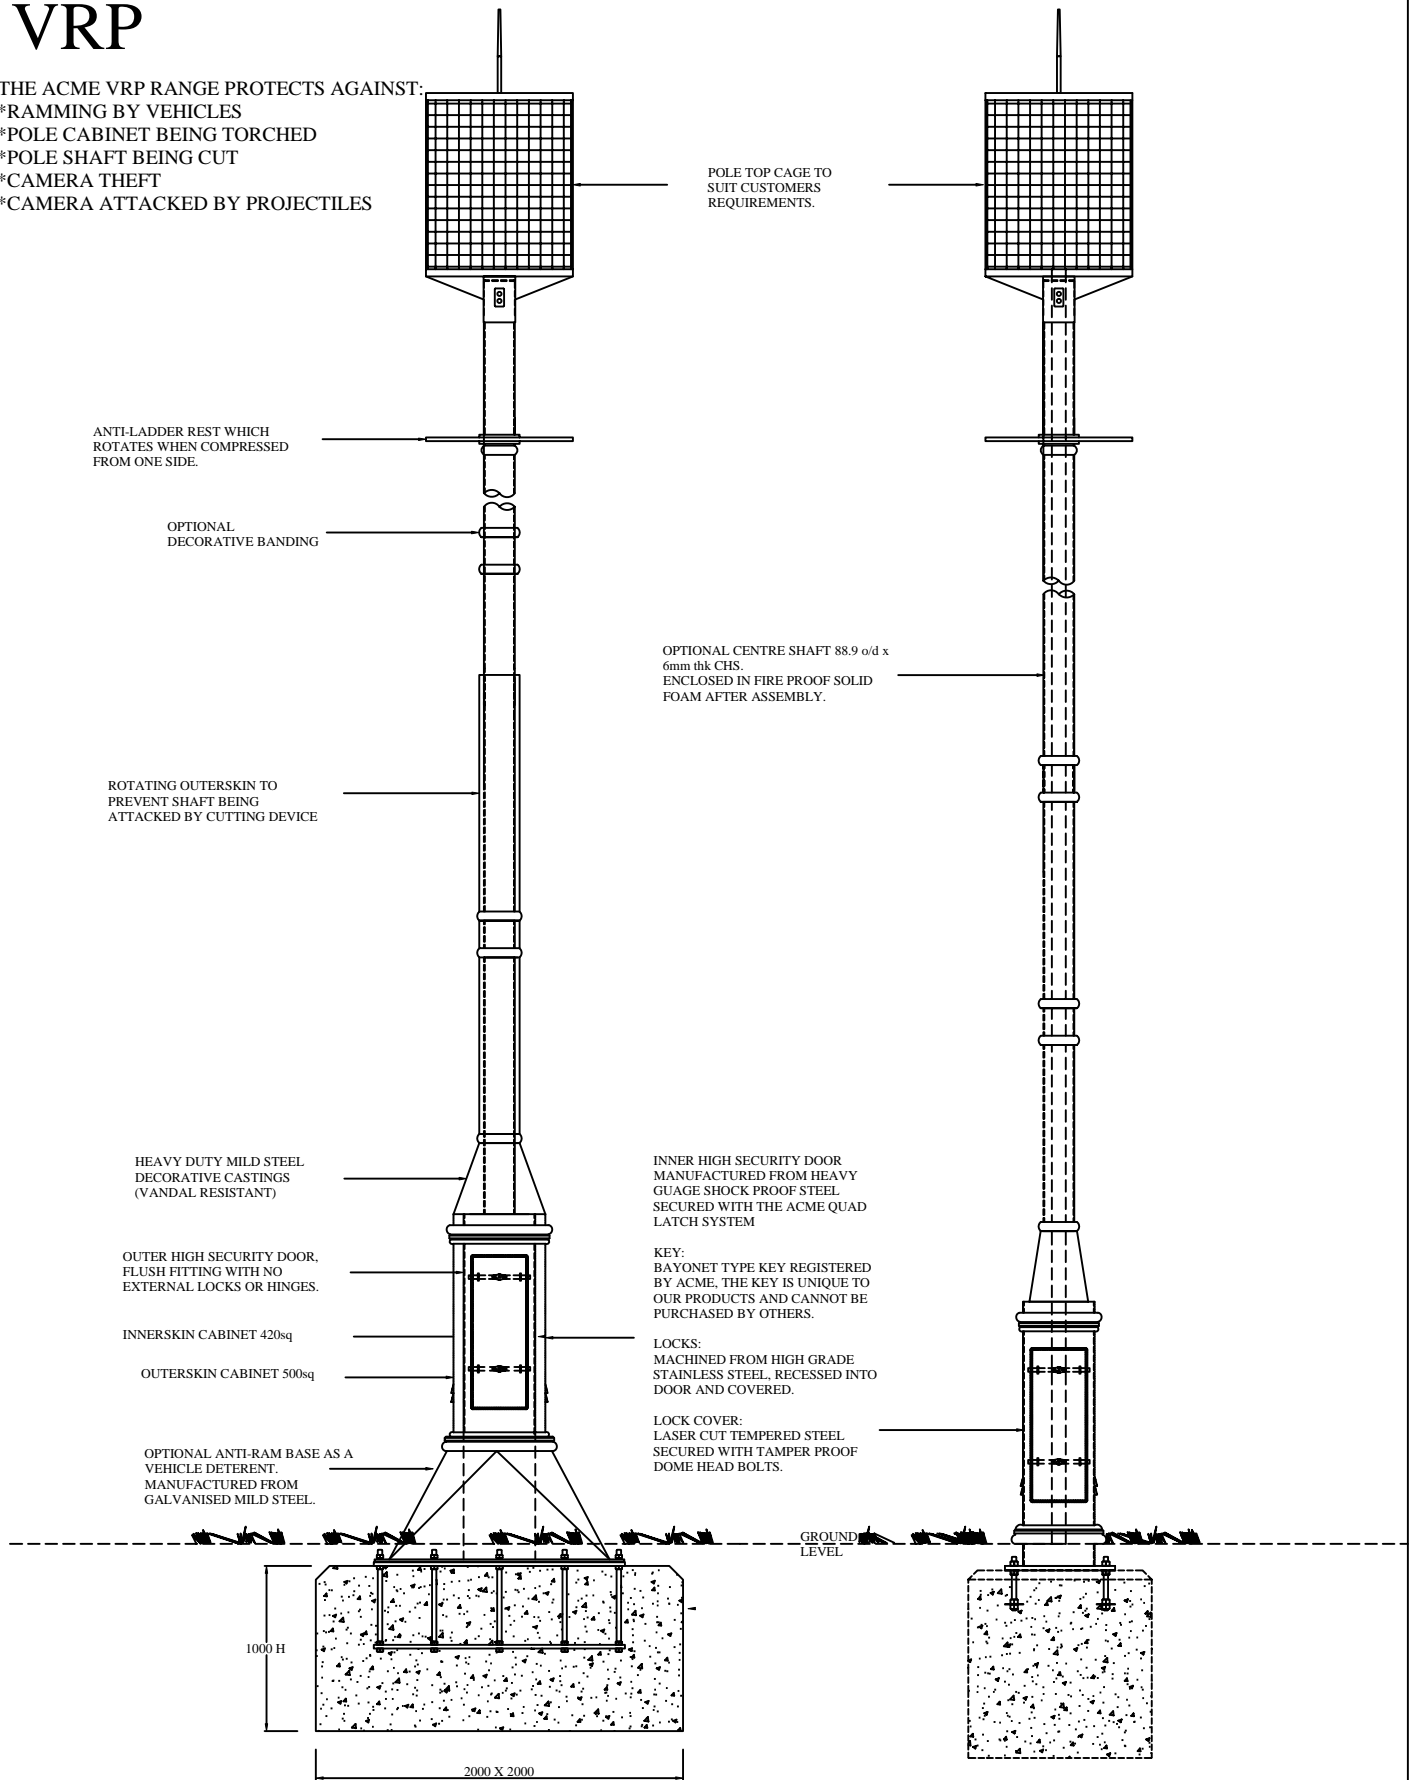

VRP

THE ACME VRP RANGE PROTECTS AGAINST:

- *RAMMING BY VEHICLES
- *POLE CABINET BEING TORCHED
- *POLE SHAFT BEING CUT
- *CAMERA THEFT
- *CAMERA ATTACKED BY PROJECTILES

OPTIONAL EXTRAS:
 DOUBLE SKIN CABINET AND SHAFT.
 VARIOUS ANTI-RAM TYPE BASES AVAILABLE.
 VARIOUS DECORATIVE DESIGNS AVAILABLE.
 ANTI-LADDER BRACKETS.
 POLE TOP CAGE.
 ALL POLES CAN BE PAINTED TO ANY RAL / BS COLOUR.
 ANTI-TAMPER SWITCHES CAN BE FITTED TO DOORS.
 ANTI-POSTER / GRAFFITI / CLIMB PAINTS CAN BE APPLIED.